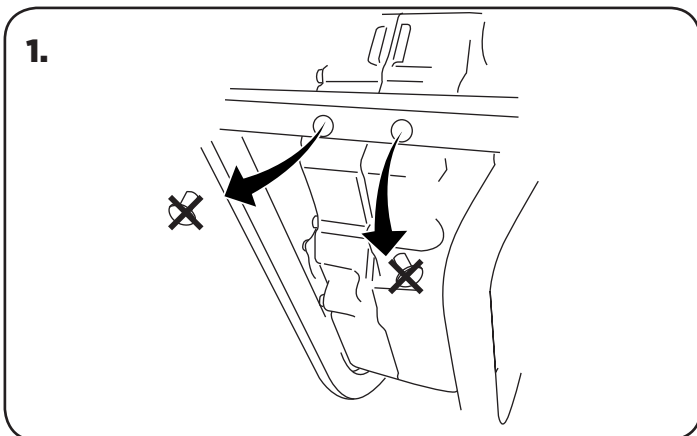

COD. 5000001570 REV1

WARNING!

Use at your own risk. Check the security of your device before you ride. Be sure that you follow the instructions installing the Acerbis products. Do not ride if there is missing or damaged hardware. If this is the case, take the item immediately back to your dealer. Make sure the throttle and other controls are free every time you ride. Lack of attention to instruction and warning could lead to interference with the controls, loss of control, and an accidents. Acerbis recommends that installation must be done by a licensed mechanic and that only Acerbis original parts are used during fitting. Acerbis makes no guarantees or representations, express or implied, regarding the fitness of its products for any particular purpose. Acerbis makes no guarantees or representations, express or implied, regarding the extent to which its product protect individuals or property from injury or death or damage.