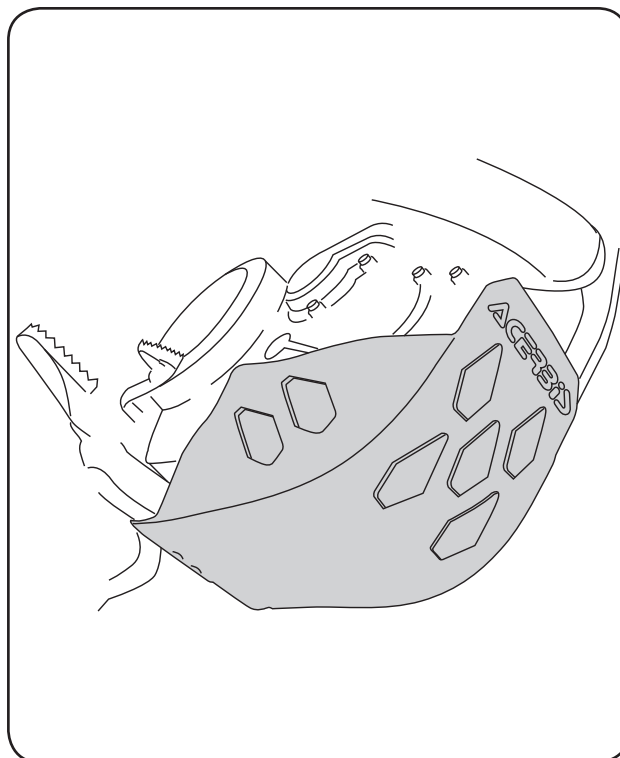

COD. 5000001570 REV1

WARNING!

Use at your own risk. Check the security of your device before you ride. Be sure that you follow the instructions installing the Acerbis products. Do not ride if there is missing or damaged hardware. If this is the case, take the item immediately back to your dealer. Make sure the throttle and other controls are free every time you ride. Lack of attention to instruction and warning could lead to interference with the controls, loss of control, and an accidents. Acerbis recommends that installation must be done by a licensed mechanic and that only Acerbis original parts are used during fitting. Acerbis makes no guarantees or representations, express or implied, regarding the fitness of its products for any particular purpose. Acerbis makes no guarantees or representations, express or implied, regarding the extent to which its product protect individuals or property from injury or death or damage.