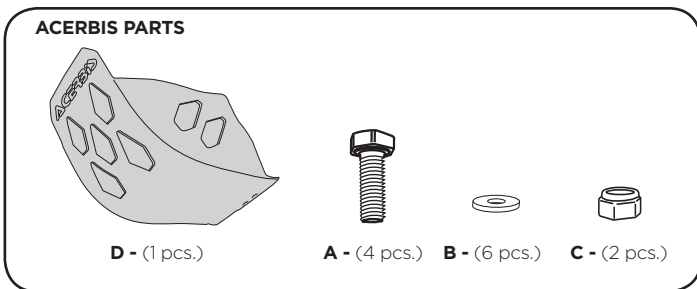

COD. 5000001570 REV1

WARNING!

Use at your own risk. Check the security of your device before you ride. Be sure that you follow the instructions installing the Acerbis products. Do not ride if there is missing or damaged hardware. If this is the case, take the item immediately back to your dealer. Make sure the throttle and other controls are free every time you ride. Lack of attention to instruction and warning could lead to interference with the controls, loss of control, and an accidents. Acerbis recommends that installation must be done by a licensed mechanic and that only Acerbis original parts are used during fitting. Acerbis makes no guarantees or representations, express or implied, regarding the fitness of its products for any particular purpose. Acerbis makes no guarantees or representations, express or implied, regarding the extent to which its product protect individuals or property from injury or death or damage.